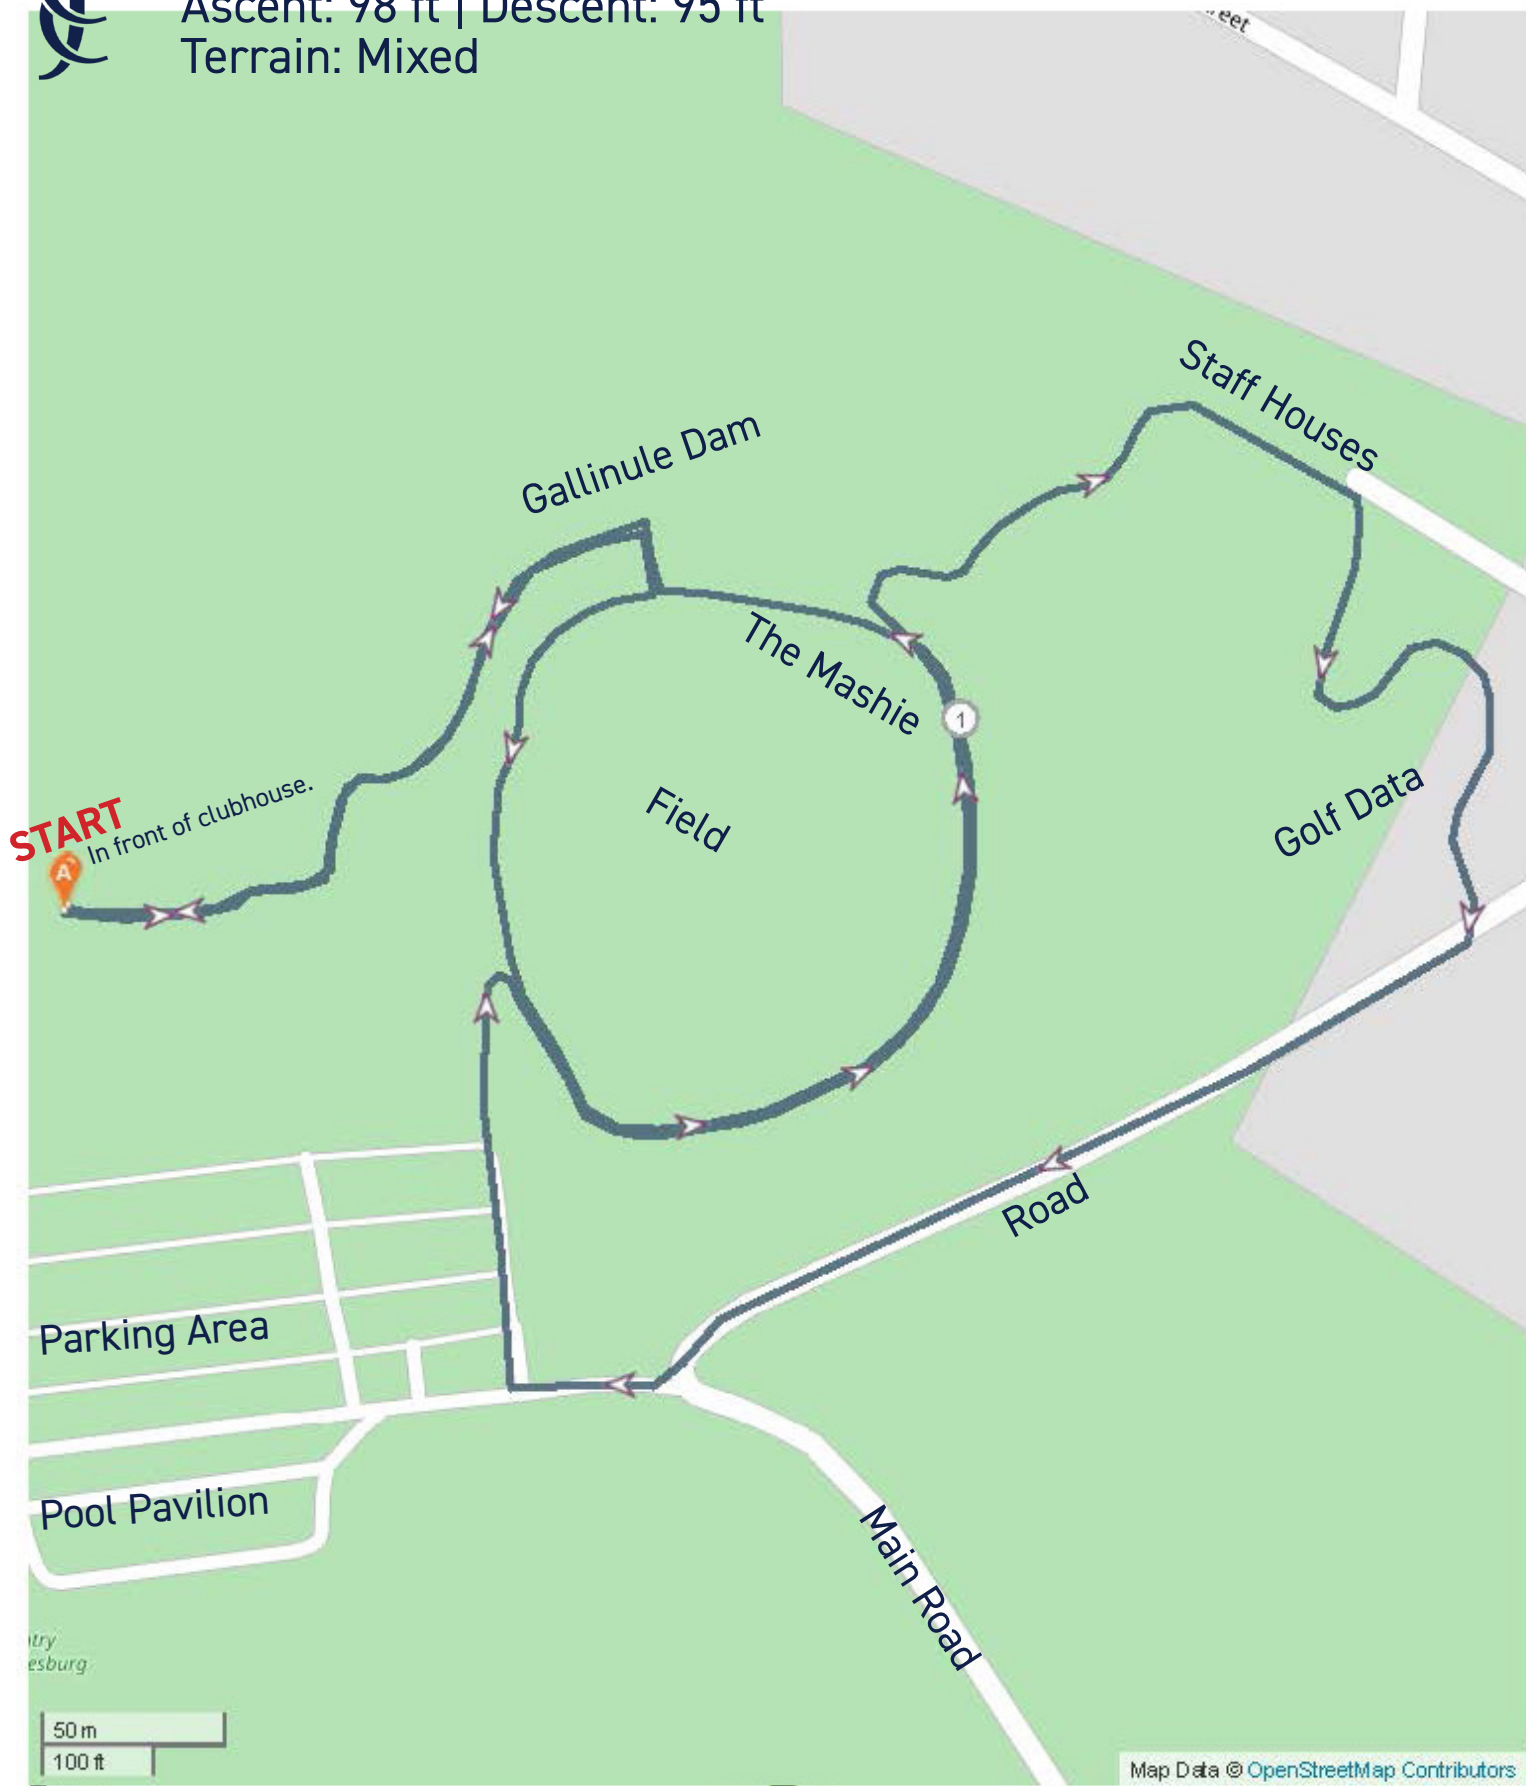

Woodmead: 2km Route

Ascent: 98 ft | Descent: 95 ft

Terrain: Mixed

5016 ft

4934 ft

1

Woodmead: 2km Route

Ascent: 98 ft | Descent: 95 ft

Terrain: Mixed

DIRECTIONS

1. START in front of the Clubhouse
GO towards the field
2. LEFT before the field onto the path between the Mashie and the field
3. RIGHT onto the field
4. Keep RIGHT on the field and GO around the field (anti clockwise)
5. RIGHT off the field and onto the path past the Golf Data workshop (the workshop will be on your right and the Mashie on your left)
6. RIGHT onto the road and GO past the Golf Data workshop entrance
7. RIGHT onto the dirt path
8. RIGHT onto the road
9. RIGHT at the T-junction
10. RIGHT into the carpark
11. RIGHT onto the field
Keep RIGHT and GO around the field (anti-clockwise)
12. RIGHT off the field
13. LEFT onto the path between the Mashie and the field
Go towards the Clubhouse
14. FINISH in front of the Clubhouse